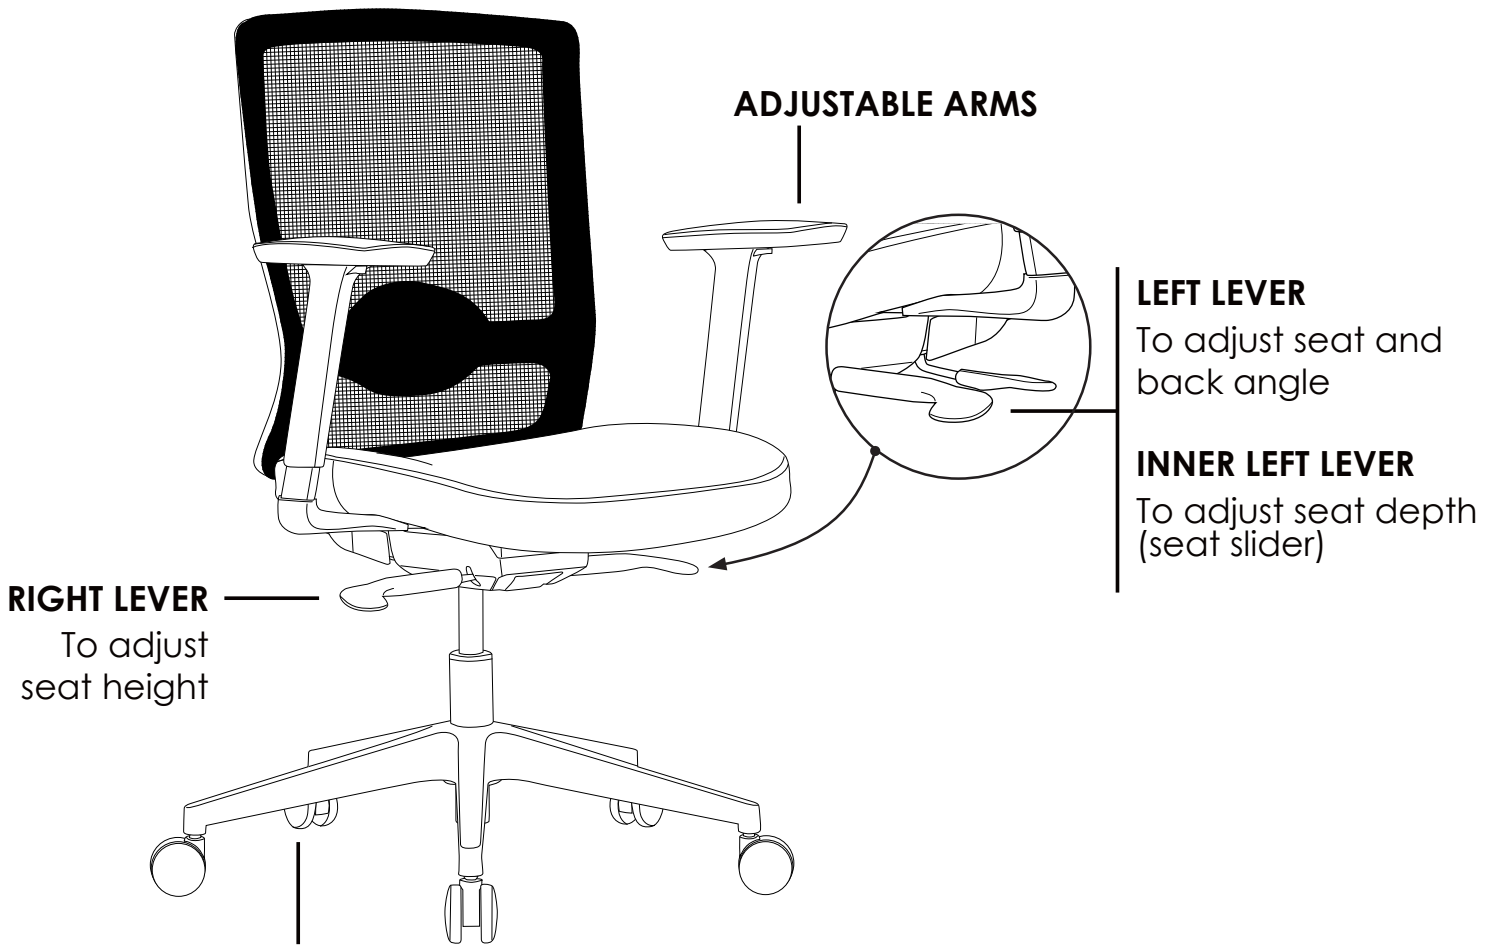

DRAFT

» **INSTRUCTIONS OF USE**

INDOOR USE ONLY

X Do not use as a step ladder

600MM HEAVY DUTY 5 STAR BASE WITH CASTORS

Use soft tyred castors for tiles
Use hard tyred castors for carpet

- » Vacuum regular
- » Regularly adjust mechanism angle
- » Regularly adjust gas height
- » All warranty claims to be forwarded to place of purchase
- » Warranty covers components and workmanship only
- » Damage or wear and tear not covered by warranty
- » Misuse or abuse will not be covered under warranty